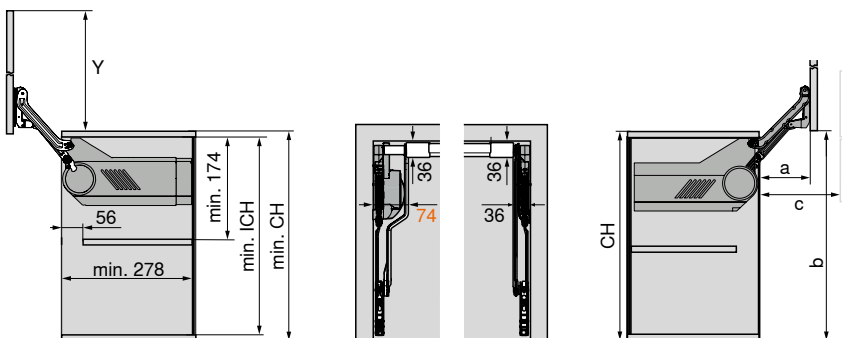

reddot design award
winner 2008

AVENTOS HL - lift up wall cabinet

- Suitable for small, tall wall cabinet with single fronts or recessed wall cabinets
- Easy opening and integrated with BLUMOTION for silent and effortless closing
- Lift door can stop and remain in any positions with infinitely variable lift mechanism adjustment
- Fast assembly and removal of the cabinet front using CLIP technology

Country of origin:	Austria
Colours available:	○ Silk white ● Light grey
Motion technologies:	■ BLUMOTION ■ SERVO-DRIVE
Material / Finish:	Steel / Zinc plated
Cabinet width:	up to 1800 mm
Cabinet height:	300 - 580 mm

Space requirement

For BLUMOTION and SERVO-DRIVE

For cornice / crown

Lever arm set		ICH ¹ (min.)	Y ¹	a	b ¹	c (max.)
Standard	SERVO-DRIVE					
20L3200	21L3200	262.0	264.0	114.0	257.0	159.0
20L3500	21L3500	312.0	352.0	146.0	345.0	209.0
20L3800	21L3800	362.0	440.0	178.0	433.0	259.0
20L3900	21L3900	412.0	529.0	210.0	522.0	309.5

TPT	X
16	28
18	30
19	31

All measurements are in millimetres (mm)

¹ Dimensions based on lower gap F = 0 mm

ICH Internal cabinet height

CH Cabinet height

TPT Top panel thickness

SPECIFICATION SHEET

reddot design award
winner 2008