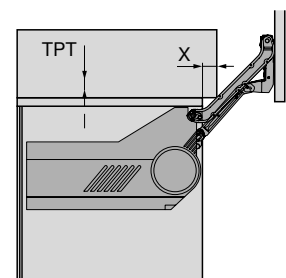

Space requirement

For BLUMOTION and SERVO-DRIVE

For cornice / crown

Lever arm set		ICH¹ (min.)	Y¹	a	b¹	c (max.)
Standard	SERVO-DRIVE					
20L3200	21L3200	262.0	264.0	114.0	257.0	159.0
20L3500	21L3500	312.0	352.0	146.0	345.0	209.0
20L3800	21L3800	362.0	440.0	178.0	433.0	259.0
20L3900	21L3900	412.0	529.0	210.0	522.0	309.5

TPT	X
16	28
18	30
19	31

All measurements are in millimetres (mm)

¹ Dimensions based on lower gap F = 0 mm

ICH Internal cabinet height

CH Cabinet height

TPT Top panel thickness