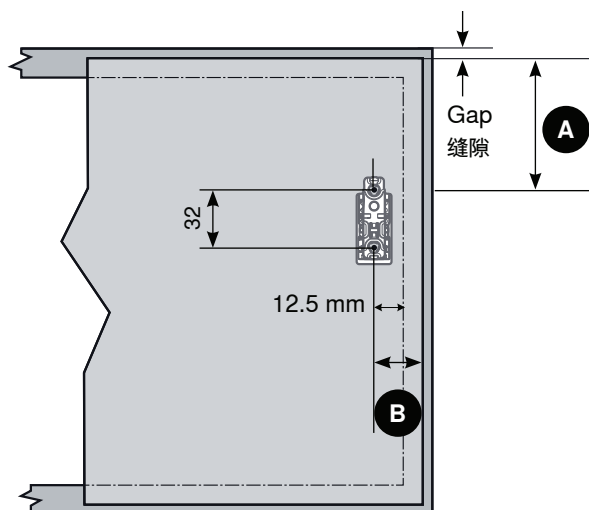

AVENTOS

HK-S

爱翻®迷你上翻门

INSTALLATION
SHEET

 **blum**[®]

Maximum Cabinet Height 橱身最高: 600 mm

AVENTOS HK-S - Wooden/ Wide Aluminium door 木面板/ 宽铝框面板

Carcase 橱身

* min 240 with visible wall hanging bracket
至少240mm 带可见式箱体吊码

AVENTOS HK-S - Wooden/ Wide Aluminium door

木面板/ 宽铝框面板

Door 门

A	78 mm - Gap/縫隙
B	Door overlay/面板与橱身重叠部分 + 12.5 mm

Assembly 安装指示

Warning / 警告

Lever could spring up and cause injury
伸缩臂上弹会伤害到人

Do not push down/depress lever.
伸缩臂请勿下压,请务必拆下

Install angle stopper 安装角度限制器

75° 20K7A11
100° 20K7A41

Removal 扯卸指示