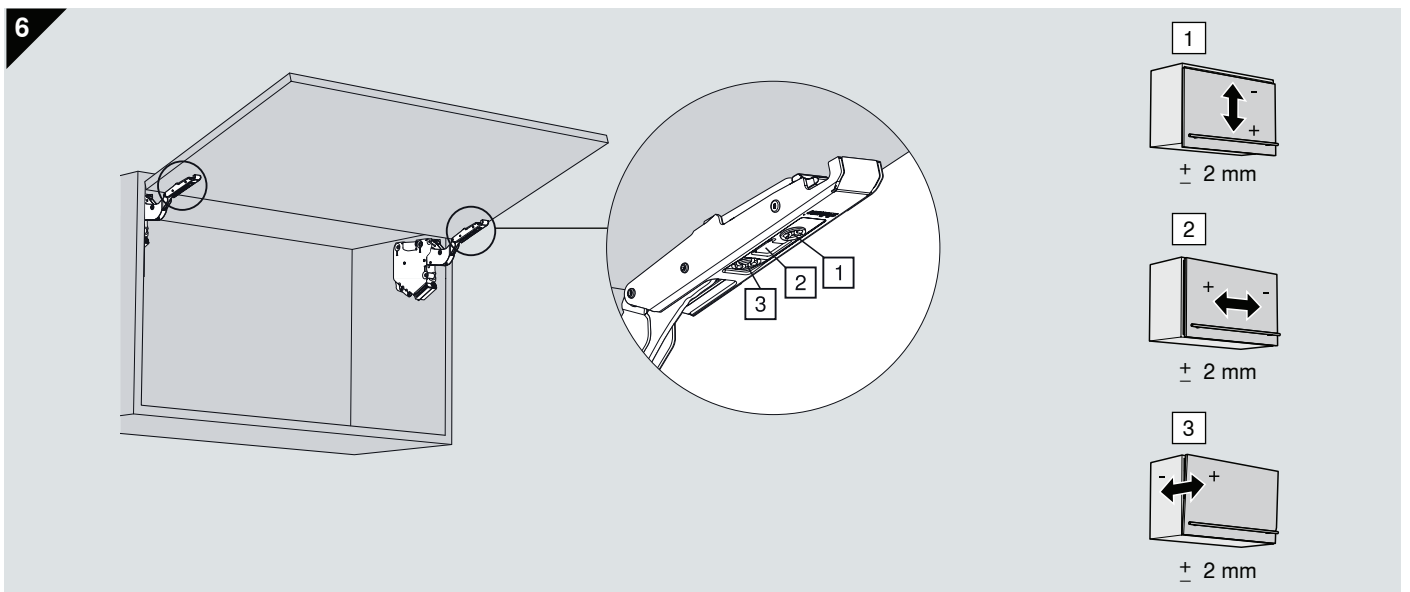

* min 240 with visible wall hanging bracket
至少240mm 带可见式箱体吊码

AVENTOS HK-S - Wooden/ Wide Aluminium door

木面板/ 宽铝框面板

Door 门

A	78 mm - Gap/縫隙
B	Door overlay/面板与橱身重叠部分 + 12.5 mm

Assembly 安装指示

Warning / 警告

Lever could spring up and cause injury
伸缩臂上弹会伤害到人

Do not push down/depress lever.
伸缩臂请勿下压,请务必拆下

Install angle stopper 安装角度限制器

75° 20K7A11
100° 20K7A41

Removal 扯卸指示