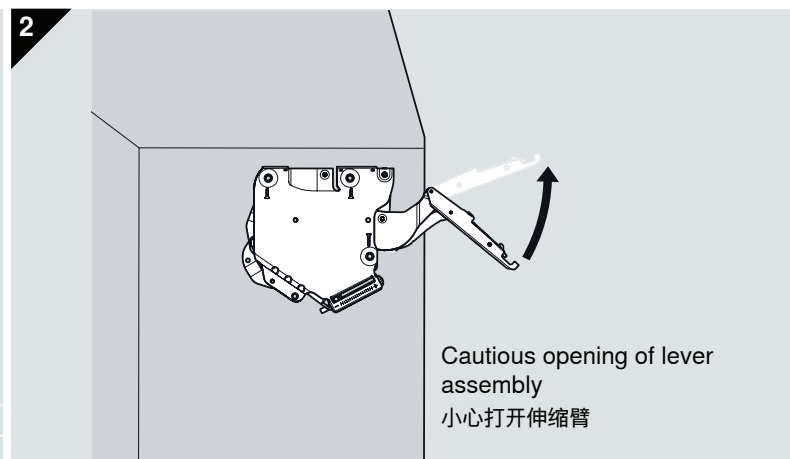

* min 240 with visible wall hanging bracket
至少240mm 带可见式箱体吊码

AVENTOS HK-S - Wooden/ Wide Aluminium door

木面板/ 宽铝框面板

Door 门

A	78 mm - Gap/縫隙
B	Door overlay/面板与橱身重叠部分 + 12.5 mm

Assembly 安装指示

Warning / 警告

Lever could spring up and cause injury
伸缩臂上弹会伤害到人

Do not push down/depress lever.
伸缩臂请勿下压,请务必拆下

Install angle stopper 安装角度限制器

75° 20K7A11
100° 20K7A41

Removal 扯卸指示