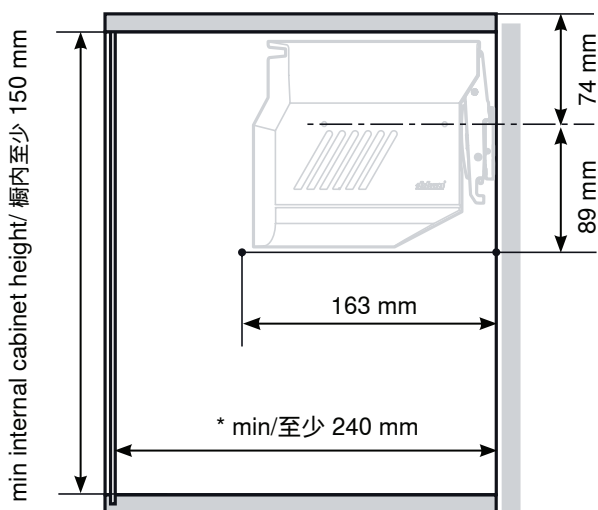

AVENTOS

HK-S

爱翻®迷你上翻门

INSTALLATION
SHEET

 **blum**[®]

Maximum Cabinet Height 橱身最高: 600 mm

AVENTOS HK-S - Wooden/ Wide Aluminium door 木面板/ 宽铝框面板

Carcase 橱身

* min 240 with visible wall hanging bracket
至少240mm 带可见式箱体吊码

AVENTOS HK-S - Wooden/ Wide Aluminium door

木面板/ 宽铝框面板

Door 门

A	78 mm - Gap/縫隙
B	Door overlay/面板与橱身重叠部分 + 12.5 mm

Assembly 安装指示

Warning / 警告

Lever could spring up and cause injury
伸缩臂上弹会伤害到人

Do not push down/depress lever.
伸缩臂请勿下压,请务必拆下

Install angle stopper 安装角度限制器

75° 20K7A11
100° 20K7A41

Removal 扯卸指示