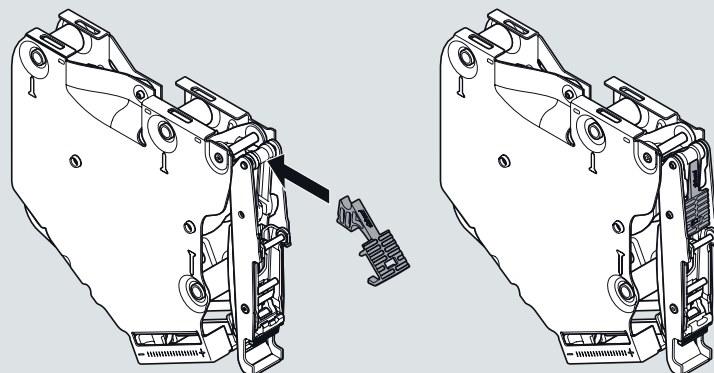

* min 240 with visible wall hanging bracket
至少240mm 带可见式箱体吊码

AVENTOS HK-S - Wooden/ Wide Aluminium door

木面板/ 宽铝框面板

Door 门

A	78 mm - Gap/縫隙
B	Door overlay/面板与橱身重叠部分 + 12.5 mm

Assembly 安装指示

Warning / 警告

Lever could spring up and cause injury
伸缩臂上弹会伤害到人

Do not push down/depress lever.
伸缩臂请勿下压,请务必拆下

Install angle stopper 安装角度限制器

75° 20K7A11
100° 20K7A41

Removal 扯卸指示