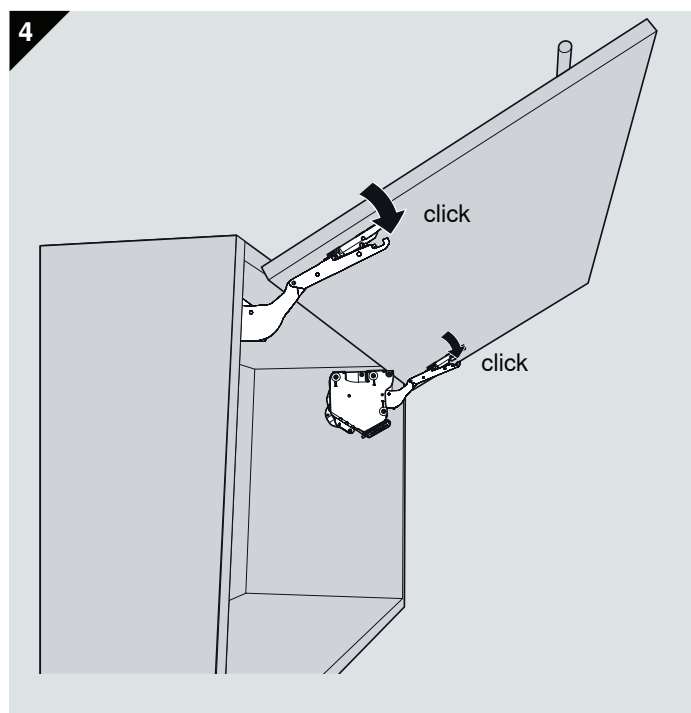

* min 240 with visible wall hanging bracket
至少240mm 带可见式箱体吊码

AVENTOS HK-S - Wooden/ Wide Aluminium door

木面板/ 宽铝框面板

Door 门

A	78 mm - Gap/縫隙
B	Door overlay/面板与橱身重叠部分 + 12.5 mm

Assembly 安装指示

Warning / 警告

Lever could spring up and cause injury
伸缩臂上弹会伤害到人

Do not push down/depress lever.
伸缩臂请勿下压,请务必拆下

Install angle stopper 安装角度限制器

75° 20K7A11
100° 20K7A41

Removal 扯卸指示