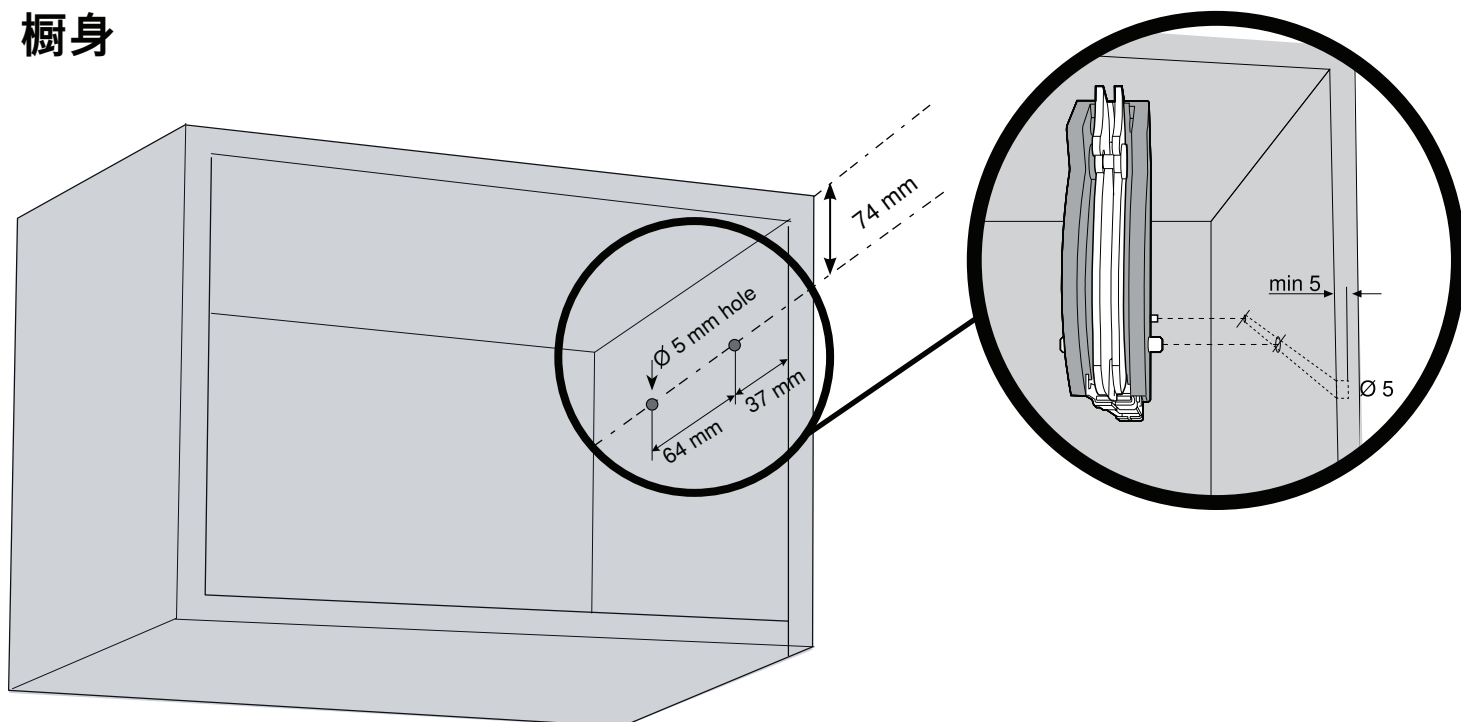

AVENTOS

HK-S

爱翻®迷你上翻门

INSTALLATION
SHEET

 **blum**[®]

Maximum Cabinet Height 橱身最高: 600 mm

AVENTOS HK-S - Wooden/ Wide Aluminium door 木面板/ 宽铝框面板

Carcase 橱身

* min 240 with visible wall hanging bracket
至少240mm 带可见式箱体吊码

AVENTOS HK-S - Wooden/ Wide Aluminium door

木面板/ 宽铝框面板

Door 门

A	78 mm - Gap/縫隙
B	Door overlay/面板与橱身重叠部分 + 12.5 mm

Assembly 安装指示

Warning / 警告

Lever could spring up and cause injury
伸缩臂上弹会伤害到人