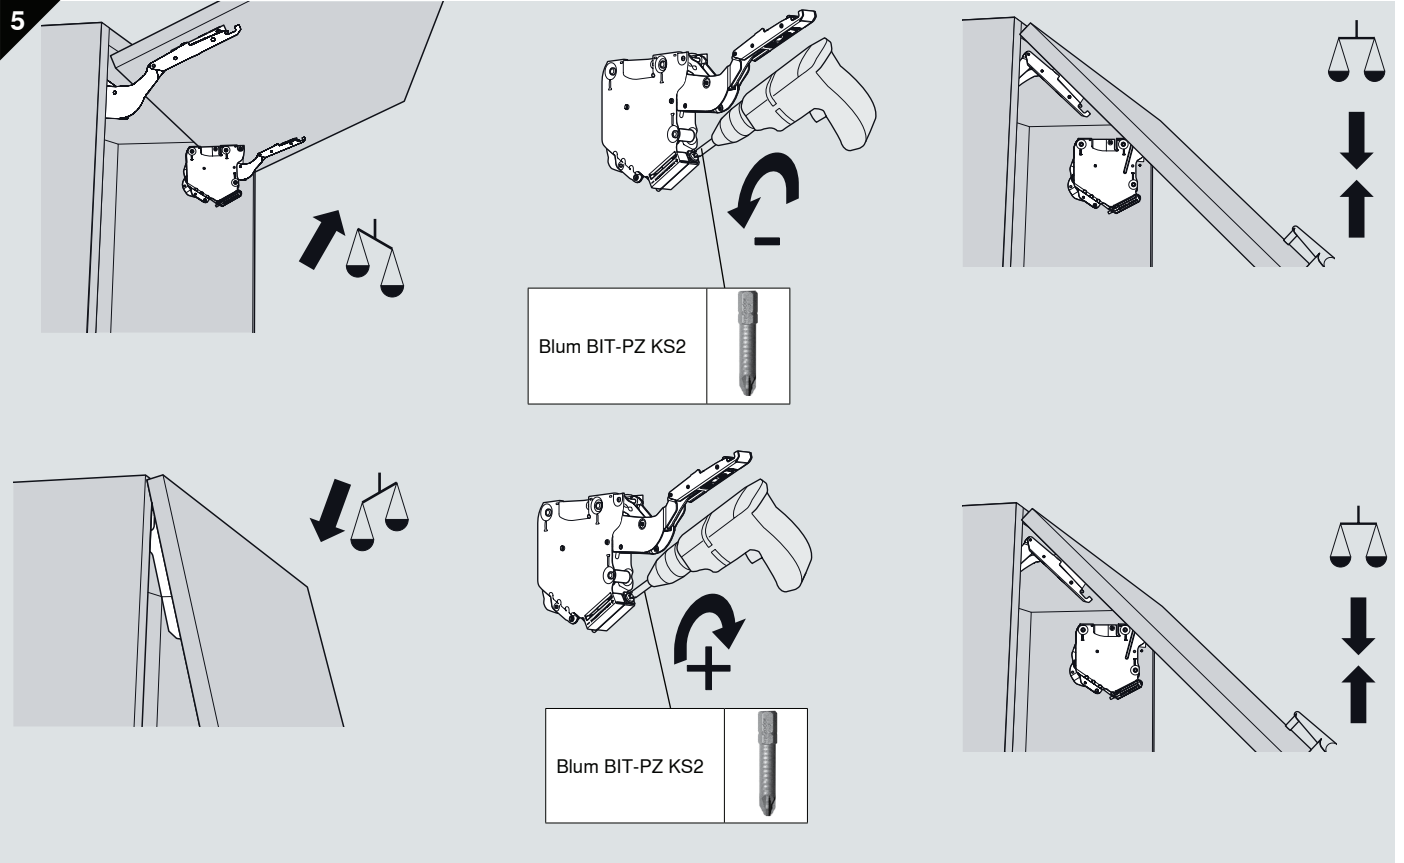

* min 240 with visible wall hanging bracket
至少240mm 带可见式箱体吊码

AVENTOS HK-S - Wooden/ Wide Aluminium door

木面板/ 宽铝框面板

Door 门

A	78 mm - Gap/縫隙
B	Door overlay/面板与橱身重叠部分 + 12.5 mm

Assembly 安装指示

Warning / 警告

Lever could spring up and cause injury
伸缩臂上弹会伤害到人

Do not push down/depress lever.
伸缩臂请勿下压,请务必拆下

Install angle stopper 安装角度限制器

75° 20K7A11
100° 20K7A41

Removal 扯卸指示