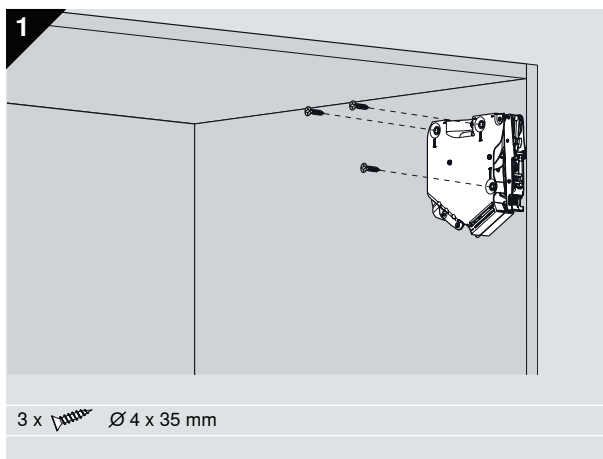

* min 240 with visible wall hanging bracket
至少240mm 带可见式箱体吊码

AVENTOS HK-S - Wooden/ Wide Aluminium door

木面板/ 宽铝框面板

Door 门

A	78 mm - Gap/縫隙
B	Door overlay/面板与橱身重叠部分 + 12.5 mm

Assembly 安装指示

Warning / 警告

Lever could spring up and cause injury
伸缩臂上弹会伤害到人

Do not push down/depress lever.
伸缩臂请勿下压,请务必拆下

Install angle stopper 安装角度限制器

75° 20K7A11
100° 20K7A41

Removal 扯卸指示