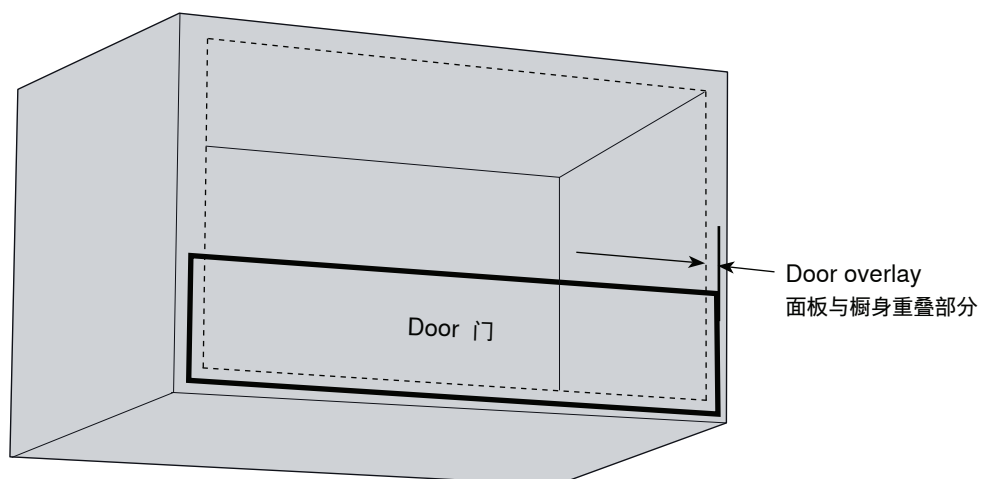

AVENTOS

HK-S

爱翻®迷你上翻门

INSTALLATION
SHEET

 **blum**[®]

Maximum Cabinet Height 橱身最高: 600 mm

AVENTOS HK-S - Wooden/ Wide Aluminium door 木面板/ 宽铝框面板

Carcase 橱身

* min 240 with visible wall hanging bracket
至少240mm 带可见式箱体吊码

AVENTOS HK-S - Wooden/ Wide Aluminium door

木面板/ 宽铝框面板

Door 门

A	78 mm - Gap/縫隙
B	Door overlay/面板与橱身重叠部分 + 12.5 mm

Assembly 安装指示

Warning / 警告

Lever could spring up and cause injury
伸缩臂上弹会伤害到人