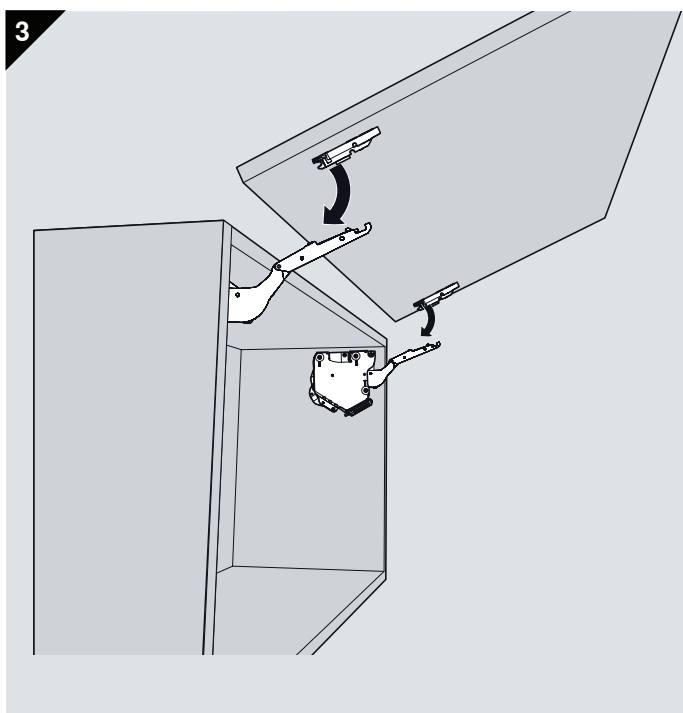

Assembly 安装指示

Warning / 警告

Lever could spring up and cause injury
伸缩臂上弹会伤害到人

Do not push down/depress lever.
伸缩臂请勿下压,请务必拆下