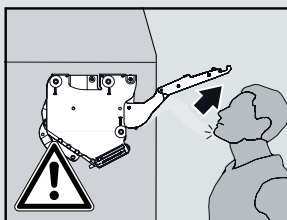

* min 240 with visible wall hanging bracket
至少240mm 带可见式箱体吊码

AVENTOS HK-S - Wooden/ Wide Aluminium door

木面板/ 宽铝框面板

Door 门

A	78 mm - Gap/縫隙
B	Door overlay/面板与橱身重叠部分 + 12.5 mm

Assembly 安装指示

Warning / 警告

Lever could spring up and cause injury
伸缩臂上弹会伤害到人

Do not push down/depress lever.
伸缩臂请勿下压,请务必拆下

Install angle stopper 安装角度限制器

75° 20K7A11
100° 20K7A41

Removal 扯卸指示